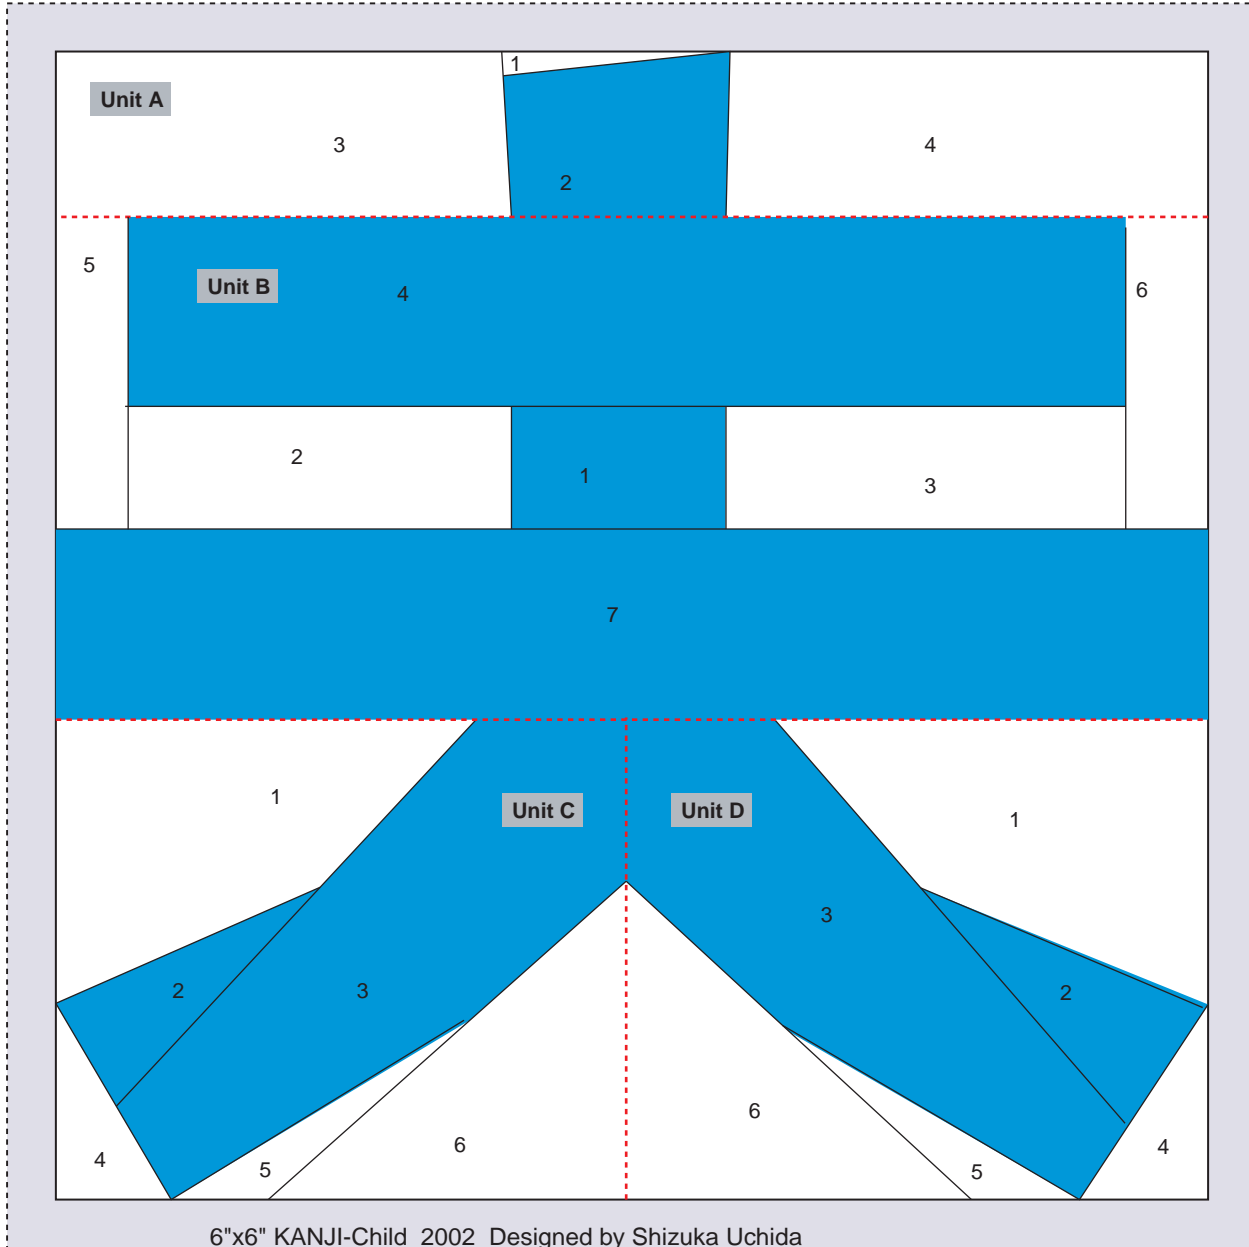

KITTEN'S MITTEN QUILT DESIGN LIBRARY

*Pattern:"Kanji -Husband"

*Finished size:6inchX6inch(Finished)

This pattern is Fabric-ware.
 If you like and use this pattern,
 Please send me a fat quarter of fabric.
 (100% Cotton,Shop quality)
 Please E-mail me and I send you my
 address.
 Thanks for visiting my home page.
 **Shizuka Uchida
 **E-mail:oshiz@mac.com
 **http://www.ops.dti.ne.jp/~osal