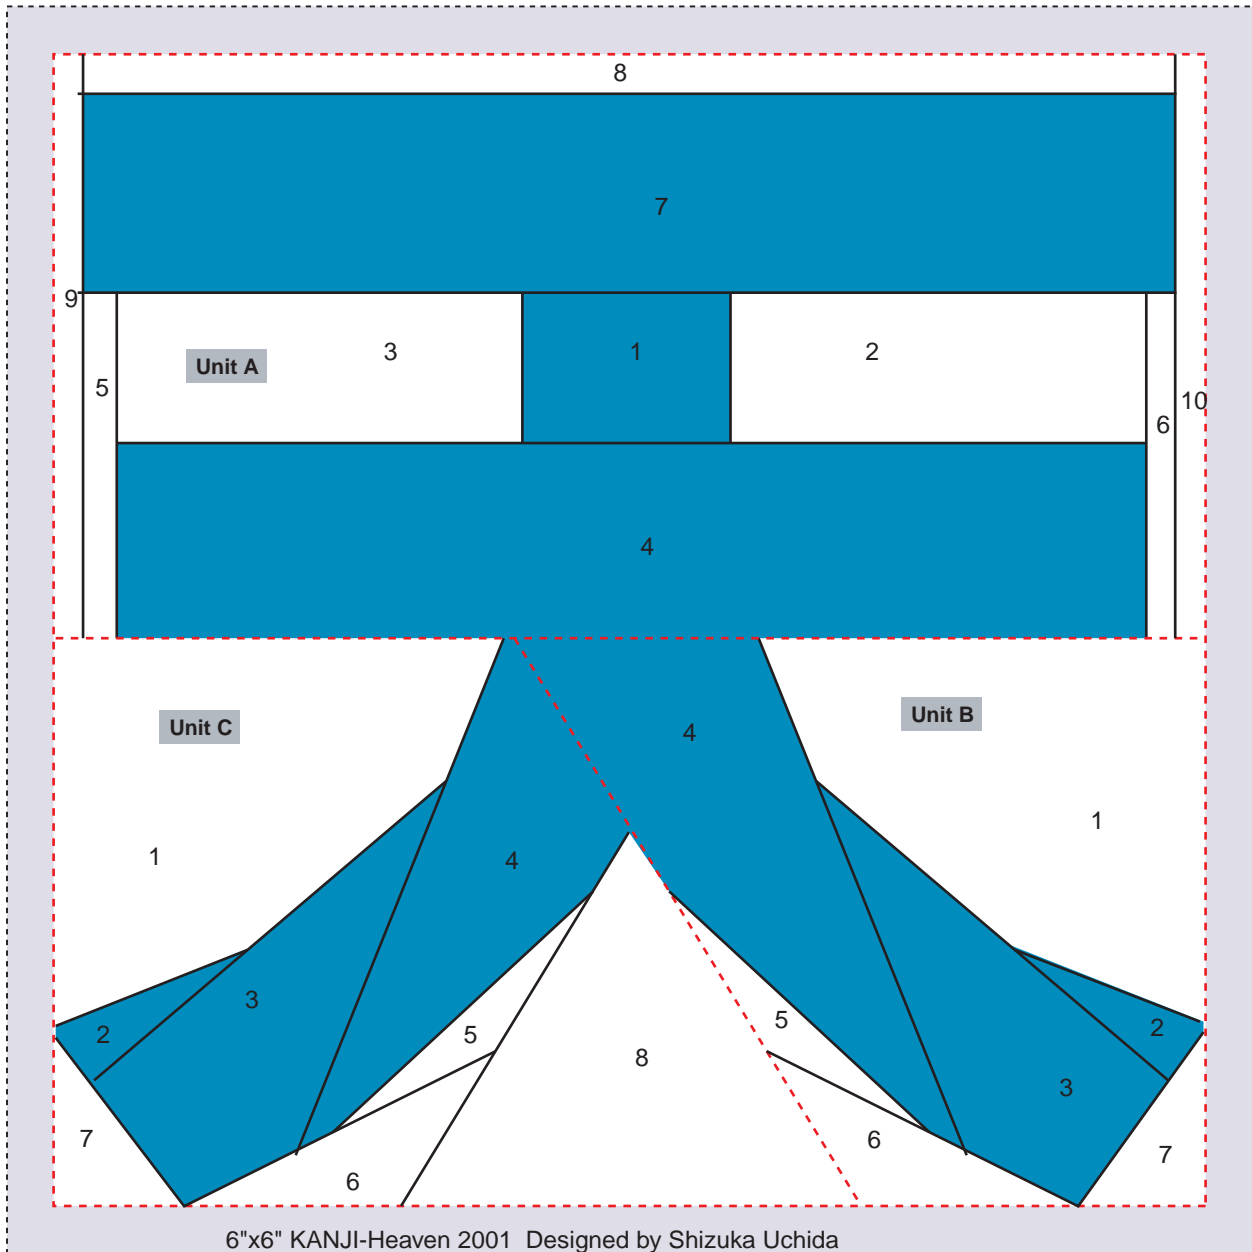

# KITTEN'S MITTEN QUILT DESIGN LIBRARY

\*Pattern:"Kanji -Heaven"

\*Finished size:6inchX6inch(Finished)

6"x6" KANJI-Heaven 2001 Designed by Shizuka Uchida

This pattern is Fabric-ware.  
 If you like and use this pattern,  
 Please send me a fat quarter of fabric.  
 (100% Cotton,Shop quality)  
 Please E-mail me and I send you my  
 address.  
 Thanks for visiting my home page.  
 \*\*Shizuka Uchida  
 \*\*E-mail:oshiz@mac.com  
 \*\*http://www.ops.dti.ne.jp/~osal

- 1.Unit C+Unit D=U
- 2.Unit A+U=**FINISH!**

Copyright 2001 by Shizuka Uchida.  
 All rights reserved. This pattern is for  
 personal use only. Reproduction of the entire  
 contents or any portion of this publication  
 without prior written permission is  
 prohibited.