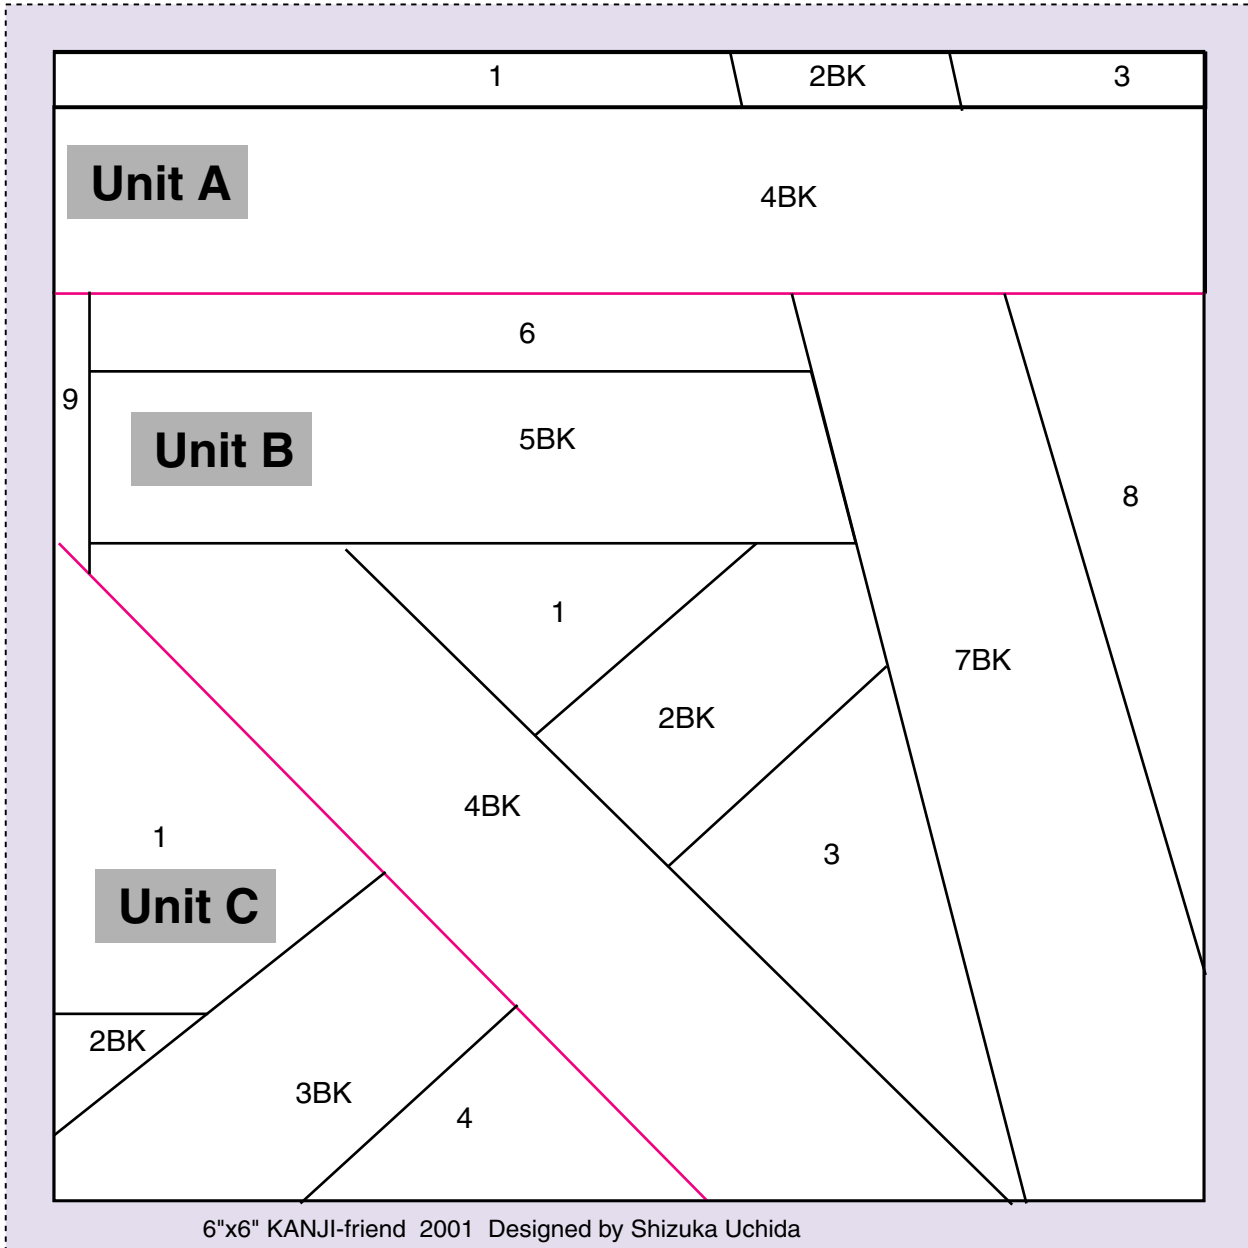

KITTEN'S MITTEN QUILT DESIGN LIBRARY

*Pattern:"Kanji -friend"

*Finished size:6inchX6inch(Finished)

This pattern is Fabric-ware.
 If you like and use this pattern,
 Please send me a fat quarter of fabric.
 (100% Cotton,Shop quality)
 Please E-mail me and I send you my
 address.
 Thanks for visiting my home page.
 **Shizuka Uchida
 **E-mail:oshiz@mac.com
 **http://www.ops.dti.ne.jp/~osal