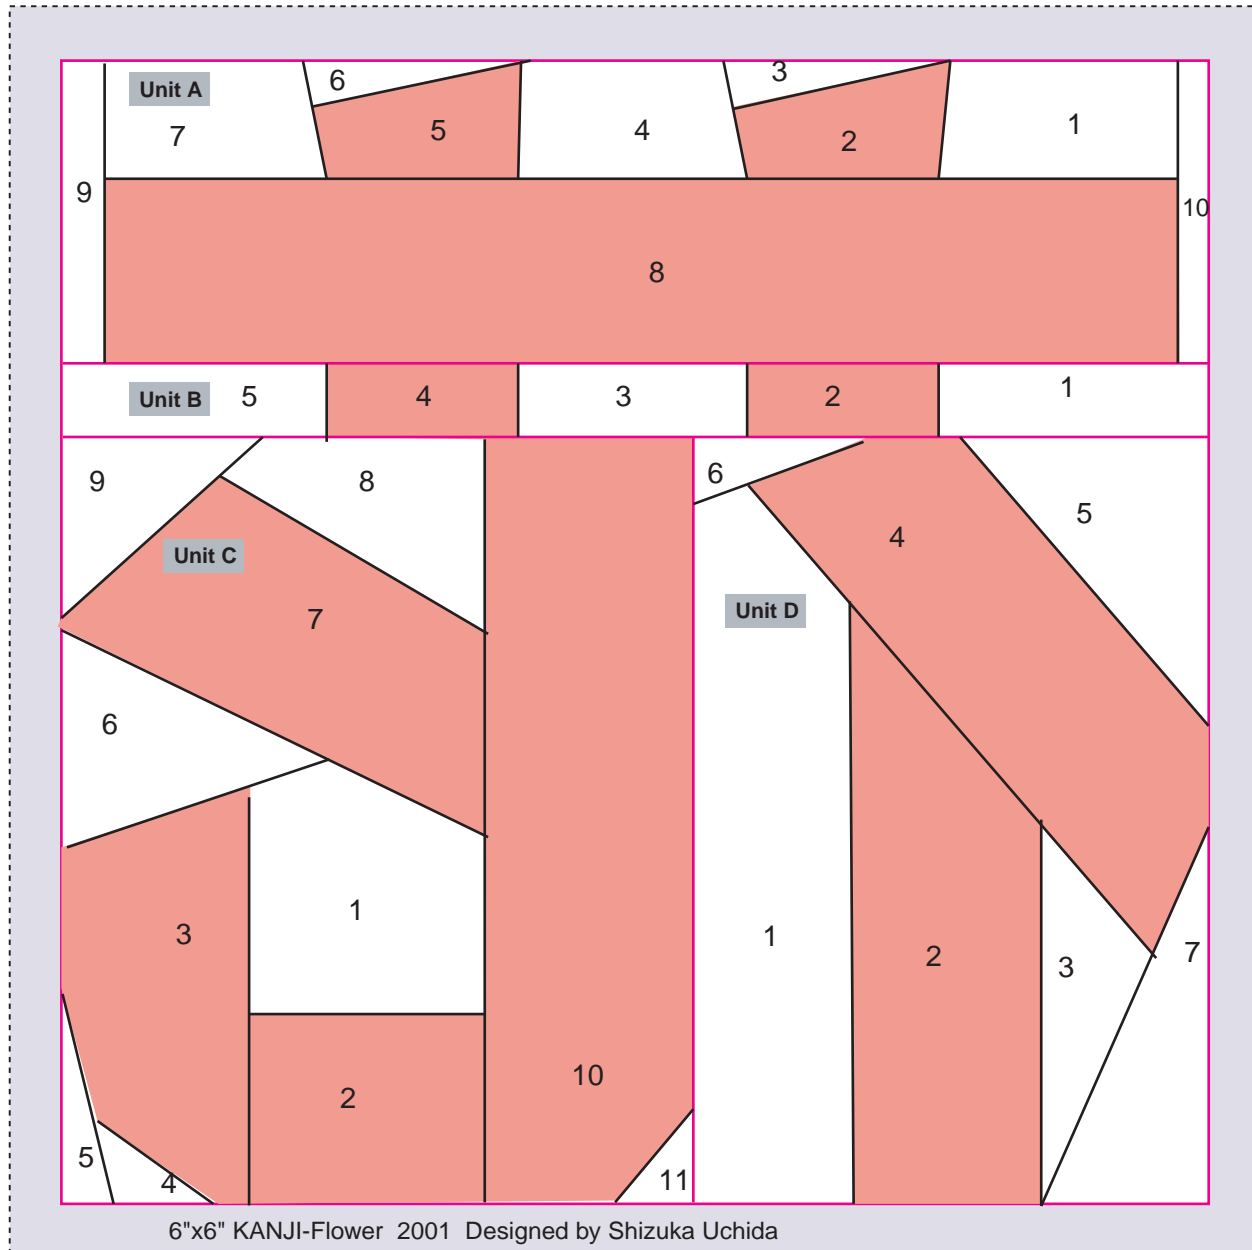

KITTEN'S MITTEN QUILT DESIGN LIBRARY

*Pattern:"Kanji -Flower"

*Finished size:6inchX6inch(Finished)

This pattern is Fabric-ware.
 If you like and use this pattern,
 Please send me a fat quarter of fabric.
 (100% Cotton,Shop quality)
 Please E-mail me and I send you my
 address.
 Thanks for visiting my home page.
 **Shizuka Uchida
 **E-mail:oshiz@mac.com
 **http://www.ops.dti.ne.jp/~osal